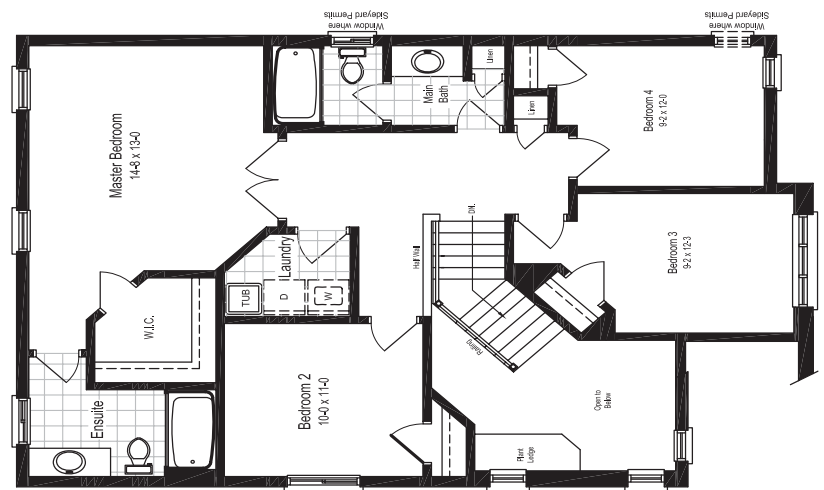

**MOVE
IN THIS
FALL!**

Experience it.

Lot 72
The Lily - 2 Storey
2078 Sq. Ft.
45' x 103' Lot
M2/S3 Floor Plan

- Stunning Craftsman Elevation
- 3 bedrooms
- 2.5 bathrooms
- Choose your finishes
- One of our newest plans

NOW \$354,900

The Lily

Second Floor Plan - Traditional Elevation

Prices & Specifications Subject to Change Without Notice E&OE House May Not Be Exactly As Shown