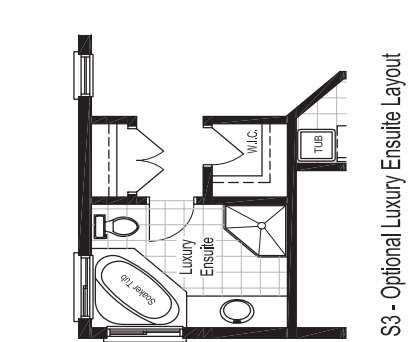

**MOVE
IN THIS
FALL!**

Experience it.

Lot 72
The Lily - 2 Storey
2078 Sq. Ft.
45' x 103' Lot
M2/S3 Floor Plan

- Stunning Craftsman Elevation
- 3 bedrooms
- 2.5 bathrooms
- Choose your finishes
- One of our newest plans

NOW \$354,900

The Lily

Second Floor Plan - Traditional Elevation

Prices & Specifications Subject to Change Without Notice E&OE House May Not Be Exactly As Shown