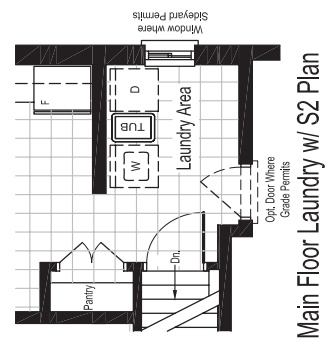

**MOVE
IN THIS
FALL!**

Experience it.

Lot 72
The Lily - 2 Storey
2078 Sq. Ft.
45' x 103' Lot
M2/S3 Floor Plan

- Stunning Craftsman Elevation
- 3 bedrooms
- 2.5 bathrooms
- Choose your finishes
- One of our newest plans

NOW \$354,900

The Lily

Second Floor Plan - Traditional Elevation

Prices & Specifications Subject to Change Without Notice E&OE House May Not Be Exactly As Shown