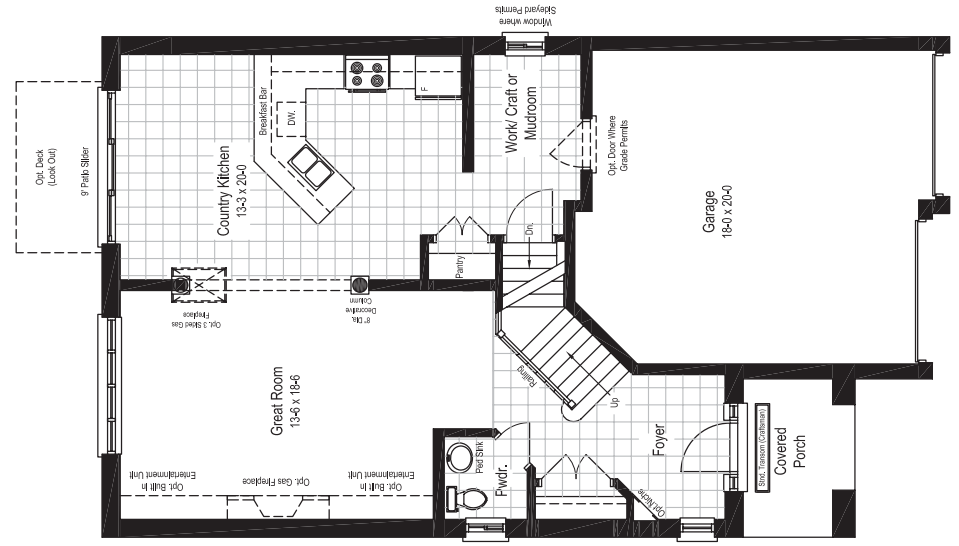

**MOVE
IN THIS
FALL!**

Experience it.

Lot 72
The Lily - 2 Storey
2078 Sq. Ft.
45' x 103' Lot
M2/S3 Floor Plan

- Stunning Craftsman Elevation
- 3 bedrooms
- 2.5 bathrooms
- Choose your finishes
- One of our newest plans

NOW \$354,900

The Lily

Second Floor Plan - Traditional Elevation

Prices & Specifications Subject to Change Without Notice E&OE House May Not Be Exactly As Shown