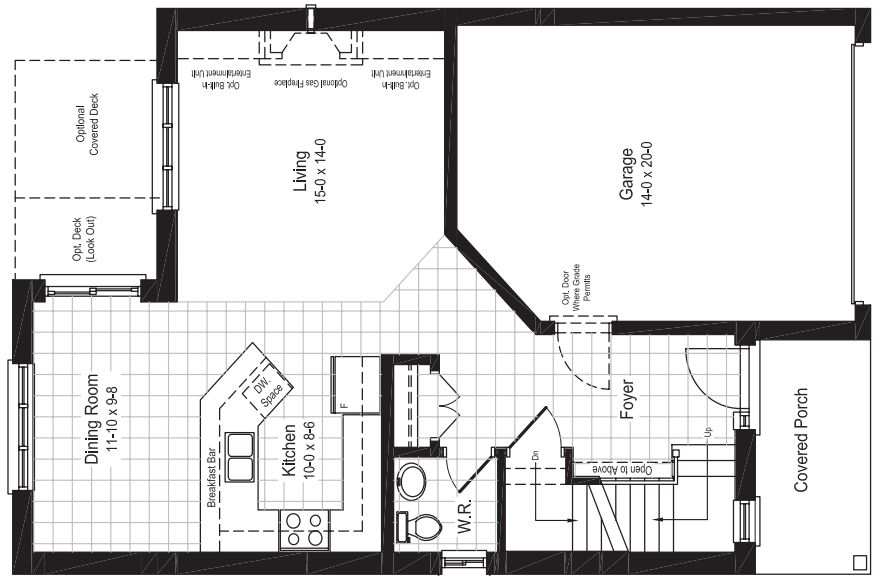

Experience it.

Lot 8
The Greenborough - 2 Storey
1618 Sq. Ft.
36' x 97' Lot
M1/S1 Floor Plan

- Stunning Traditional Elevation
- 3 bedrooms
- 2.5 bathrooms
- 2nd Floor laundry room
- Choose your finishes

NOW \$329,900

The Greenborough

M1 - First Floor Plan

S1 - Standard Second Floor Plan
Traditional Elevation

Prices & Specifications Subject to Change Without Notice E&OE House May Not Be Exactly As Shown