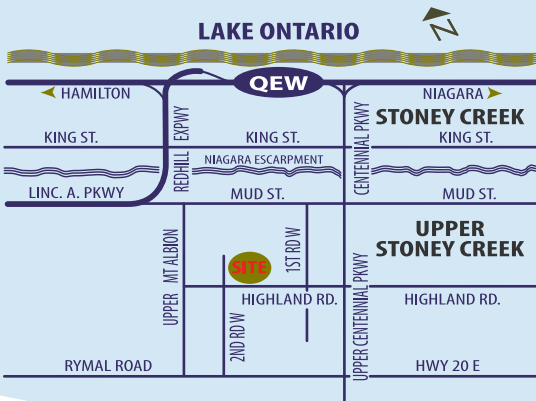

Experience it.

Lot 8
The Greenborough - 2 Storey
1618 Sq. Ft.
36' x 97' Lot
M1/S1 Floor Plan

- Stunning Traditional Elevation
- 3 bedrooms
- 2.5 bathrooms
- 2nd Floor laundry room
- Choose your finishes

NOW $329,900

The Greenborough

S1 - Standard Second Floor Plan
Traditional Elevation

Prices & Specifications Subject to Change Without Notice E&OE House May Not Be Exactly As Shown