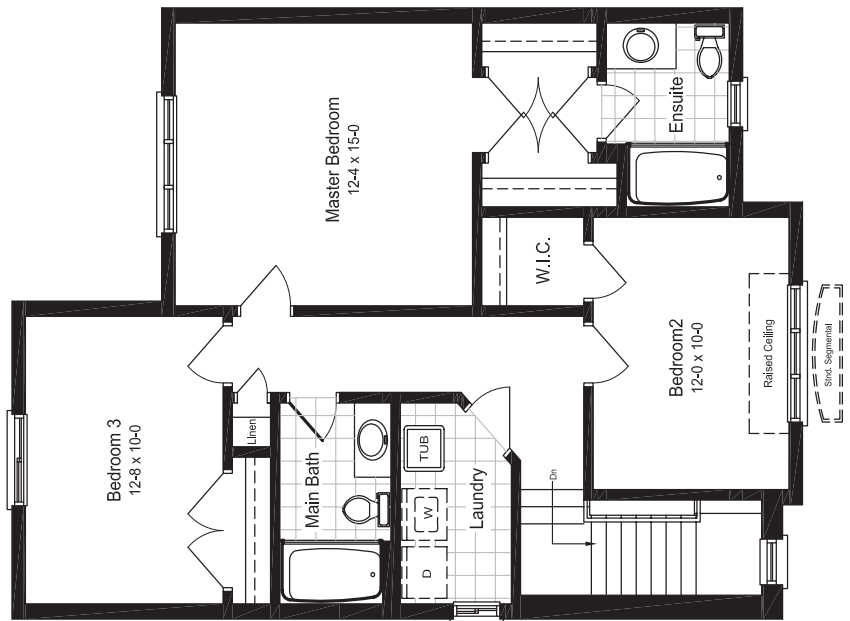

Experience it.

Lot 8
The Greenborough - 2 Storey
1618 Sq. Ft.
36' x 97' Lot
M1/S1 Floor Plan

- Stunning Traditional Elevation
- 3 bedrooms
- 2.5 bathrooms
- 2nd Floor laundry room
- Choose your finishes

NOW \$329,900

The Greenborough

M1 - First Floor Plan

S1 - Standard Second Floor Plan
Traditional Elevation

Prices & Specifications Subject to Change Without Notice E&OE House May Not Be Exactly As Shown