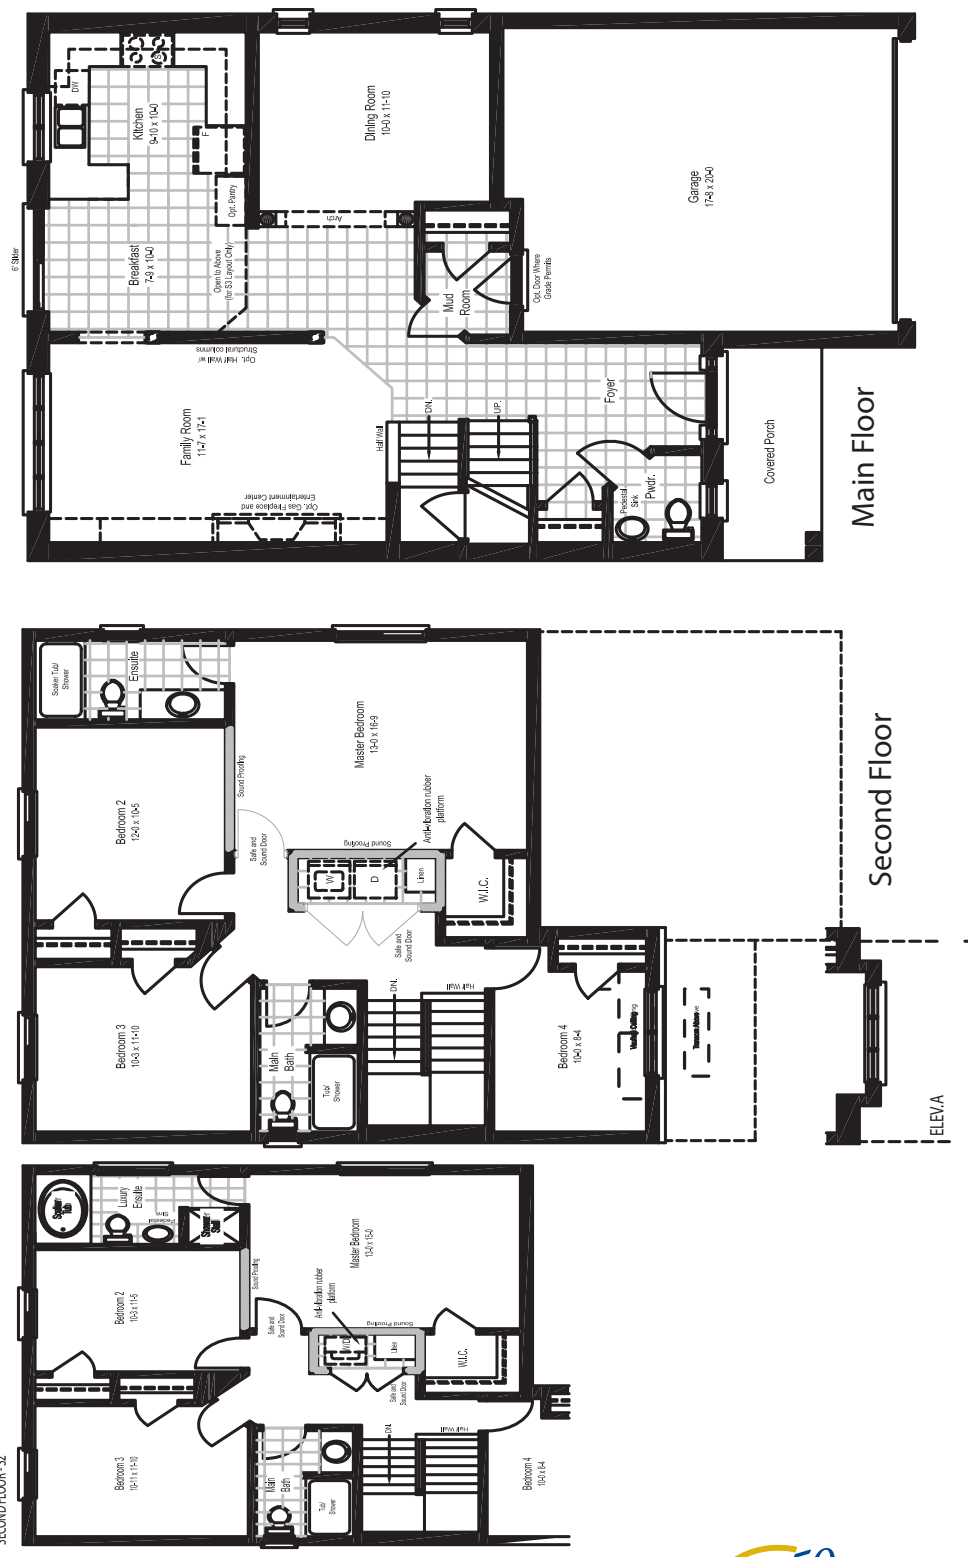

The Aspen Grande

Prices & Specifications Subject to Change Without Notice. E&OE House May Not Be Exactly As Shown

losanihomes.com
Awarded CHBA Best Website in Canada

905-309-1928

Awarded one of Canada's
50 Best Managed Companies